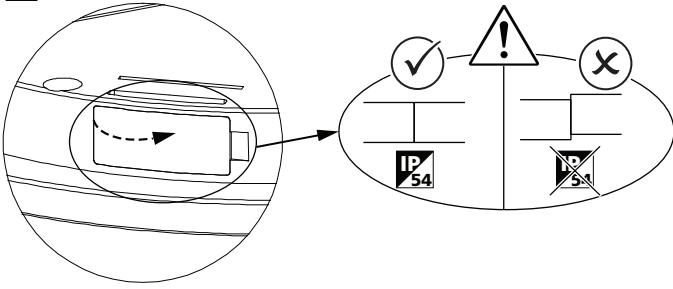

Default settings:
Stand-by time: 0s
Daylight: 10lux
Hold-time: 60s
Sensitivity: 100%

	1	2		3	4		5	6		7	8	
I	●	●	0s	●	●	Disable	●	●	30s	●	●	100%
II	○	●	1min	○	●	50Lux	○	●	60s	○	●	75%
III	●	○	10min	●	○	10Lux	●	○	180s	●	○	50%
IV	○	○	+∞	○	○	2Lux	○	○	10min	○	○	10%

Stand-by Period   Daylight Sensor   Hold time   Detection area

3b MW