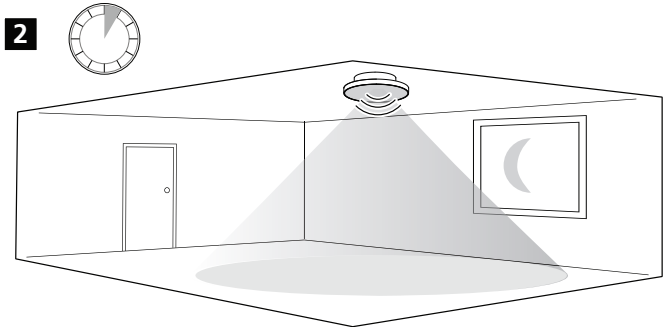

1b MW

2b MW

●: ON
○: OFF

ON
OFF

Default settings:
Stand-by time: 0s
Daylight: 10lux
Hold-time: 60s
Sensitivity: 100%

	1	2		3	4		5	6		7	8	
I	●	●	0s	●	●	Disable	●	●	30s	●	●	100%
II	○	●	1min	○	●	50Lux	○	●	60s	○	●	75%
III	●	○	10min	●	○	10Lux	●	○	180s	●	○	50%
IV	○	○	+∞	○	○	2Lux	○	○	10min	○	○	10%

Stand-by Period   Daylight Sensor   Hold time   Detection area

3b MW

!

1 !

2

3