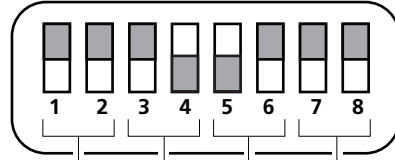

1b MW**2b** MW

●: ON
○: OFF

ON
OFF

Default settings:
Stand-by time: 0s
Daylight: 10lux
Hold-time: 60s
Sensitivity: 100%

	1	2		3	4		5	6		7	8	
I	●	●	0s	●	●	Disable	●	●	30s	●	●	100%
II	○	●	1min	○	●	50Lux	○	●	60s	○	●	75%
III	●	○	10min	●	○	10Lux	●	○	180s	●	○	50%
IV	○	○	+∞	○	○	2Lux	○	○	10min	○	○	10%