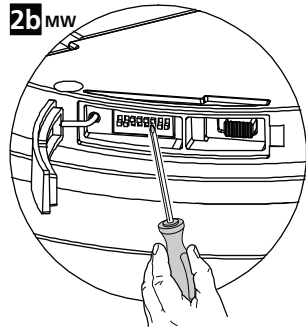

1b MW**2b** MW

●: ON
○: OFF

ON
OFF

Default settings:
Stand-by time: 0s
Daylight: 10lux
Hold-time: 60s
Sensitivity: 100%

	1	2		3	4		5	6		7	8	
I	●	●	0s	●	●	Disable	●	●	30s	●	●	100%
II	○	●	1min	○	●	50Lux	○	●	60s	○	●	75%
III	●	○	10min	●	○	10Lux	●	○	180s	●	○	50%
IV	○	○	+∞	○	○	2Lux	○	○	10min	○	○	10%