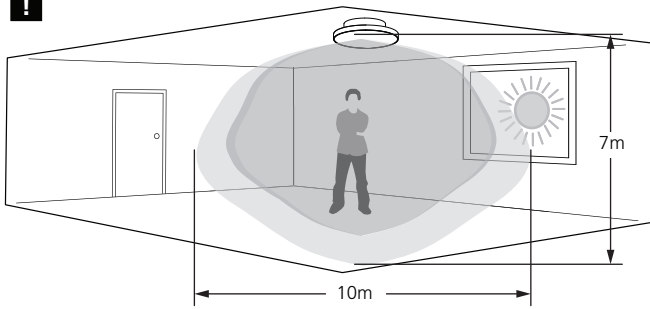

1b MW

2b MW

●: ON
○: OFF

ON
OFF

Default settings:
Stand-by time: 0s
Daylight: 10lux
Hold-time: 60s
Sensitivity: 100%

	1	2		3	4		5	6		7	8	
I	●	●	0s	●	●	Disable	●	●	30s	●	●	100%
II	○	●	1min	○	●	50Lux	○	●	60s	○	●	75%
III	●	○	10min	●	○	10Lux	●	○	180s	●	○	50%
IV	○	○	+∞	○	○	2Lux	○	○	10min	○	○	10%

Stand-by Period   Daylight Sensor   Hold time   Detection area

3b MW

!

1 !

2

3