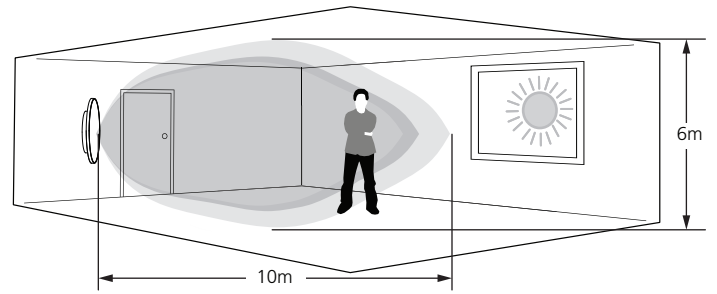

1b MW**2b** MW

●: ON
○: OFF

ON
OFF

Default settings:
Stand-by time: 0s
Daylight: 10lux
Hold-time: 60s
Sensitivity: 100%

	1	2		3	4		5	6		7	8	
I	●	●	0s	●	●	Disable	●	●	30s	●	●	100%
II	○	●	1min	○	●	50Lux	○	●	60s	○	●	75%
III	●	○	10min	●	○	10Lux	●	○	180s	●	○	50%
IV	○	○	+∞	○	○	2Lux	○	○	10min	○	○	10%

Stand-by Period Daylight Sensor Hold time Detection area

3b MW**!****1 !****2****3**